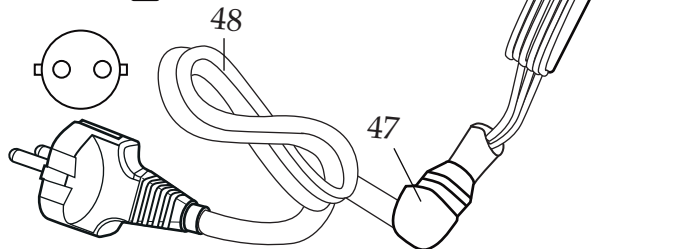

Europe One Gallon Variable Speed Blender

**CB15VE**

**502977**  
Blending Assembly

**502946**  
Container with Guard and Blending Assembly  
*(on units after 11/10/2014)*

**502235**  
Container with Blending Assembly

# WARING COMMERCIAL

Base Unit Components  
**CB15VE**

← Date Code Location  
YY|MM|DD  
year|year|month|month|day|day

<b>Illustration#</b>	<b>Part#</b>	<b>Description</b>
1	024000	Hot Blending Outer Lid
2	026496	Plastic Outer Lid Gasket
3	023998	Hot Blending Lid Baffle Cup
4	002972	Cap Nut
5	027581	Flat Stainless Steel Washer (2 required)
6	027683	Blade
7	018389	"O" Ring
8	027582	Bearing Cap
9	018390	Small "V" Ring
10	023934	Bearing Holder
11	004946	Washer
12	018386	Bearing (2 required)
13	023926	Spacer
14	023907	Spring Washer
15	023927	Retaining Ring
16	023906	Large "V" Ring
17	023933	Drive Shaft
18	025817	Key
19	028530	Cover Insert
20	028226	Outer Lid
21	008791	Latch Wire (3 required)
22	502773	Bracket Assembly (spot welded to container 3 required)
23	027234 023909	Container with Guard ( <i>on units after 11/10/2014</i> ) Double Handle Container
24	502977	Blending Assembly (complete)
25	004949	Container Base Gasket
26	025571	Container Support (container base)
27	012008	Lock Nut
28	503328	Coupling
29	025871	Jar Pad