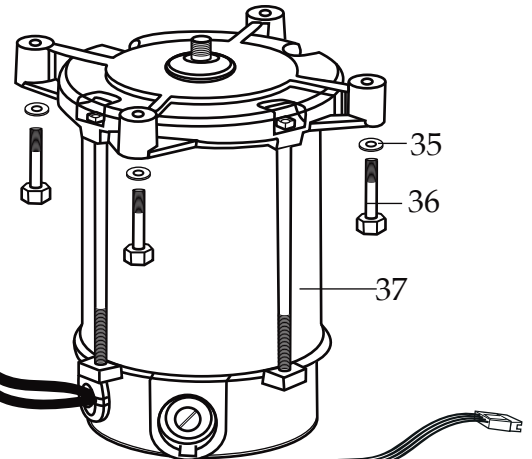

Europe One Gallon Variable Speed Blender

**CB15VE**

**502977**  
Blending Assembly

**502946**  
Container with Guard and Blending Assembly  
*(on units after 11/10/2014)*

**502235**  
Container with Blending Assembly

# WARING COMMERCIAL

Base Unit Components  
**CB15VE**

← Date Code Location  
YY|MM|DD  
year|year|month|month|day|day

<b>Illustration#</b>	<b>Part#</b>	<b>Description</b>
1	024000	Hot Blending Outer Lid
2	026496	Plastic Outer Lid Gasket
3	023998	Hot Blending Lid Baffle Cup
4	002972	Cap Nut
5	027581	Flat Stainless Steel Washer (2 required)
6	027683	Blade
7	018389	"O" Ring
8	027582	Bearing Cap
9	018390	Small "V" Ring
10	023934	Bearing Holder
11	004946	Washer
12	018386	Bearing (2 required)
13	023926	Spacer
14	023907	Spring Washer
15	023927	Retaining Ring
16	023906	Large "V" Ring
17	023933	Drive Shaft
18	025817	Key
19	028530	Cover Insert
20	028226	Outer Lid
21	008791	Latch Wire (3 required)
22	502773	Bracket Assembly (spot welded to container 3 required)
23	027234 023909	Container with Guard ( <i>on units after 11/10/2014</i> ) Double Handle Container
24	502977	Blending Assembly (complete)
25	004949	Container Base Gasket
26	025571	Container Support (container base)
27	012008	Lock Nut
28	503328	Coupling
29	025871	Jar Pad

Illustration#	Part#	Description
57	030187	Hall Effect Sensor <i>(comes with 503388 and 029876 after 12/16/2015)</i>
58	030405	Screw <i>(2 required comes with 503388 and 029876 after 12/16/2015)</i>