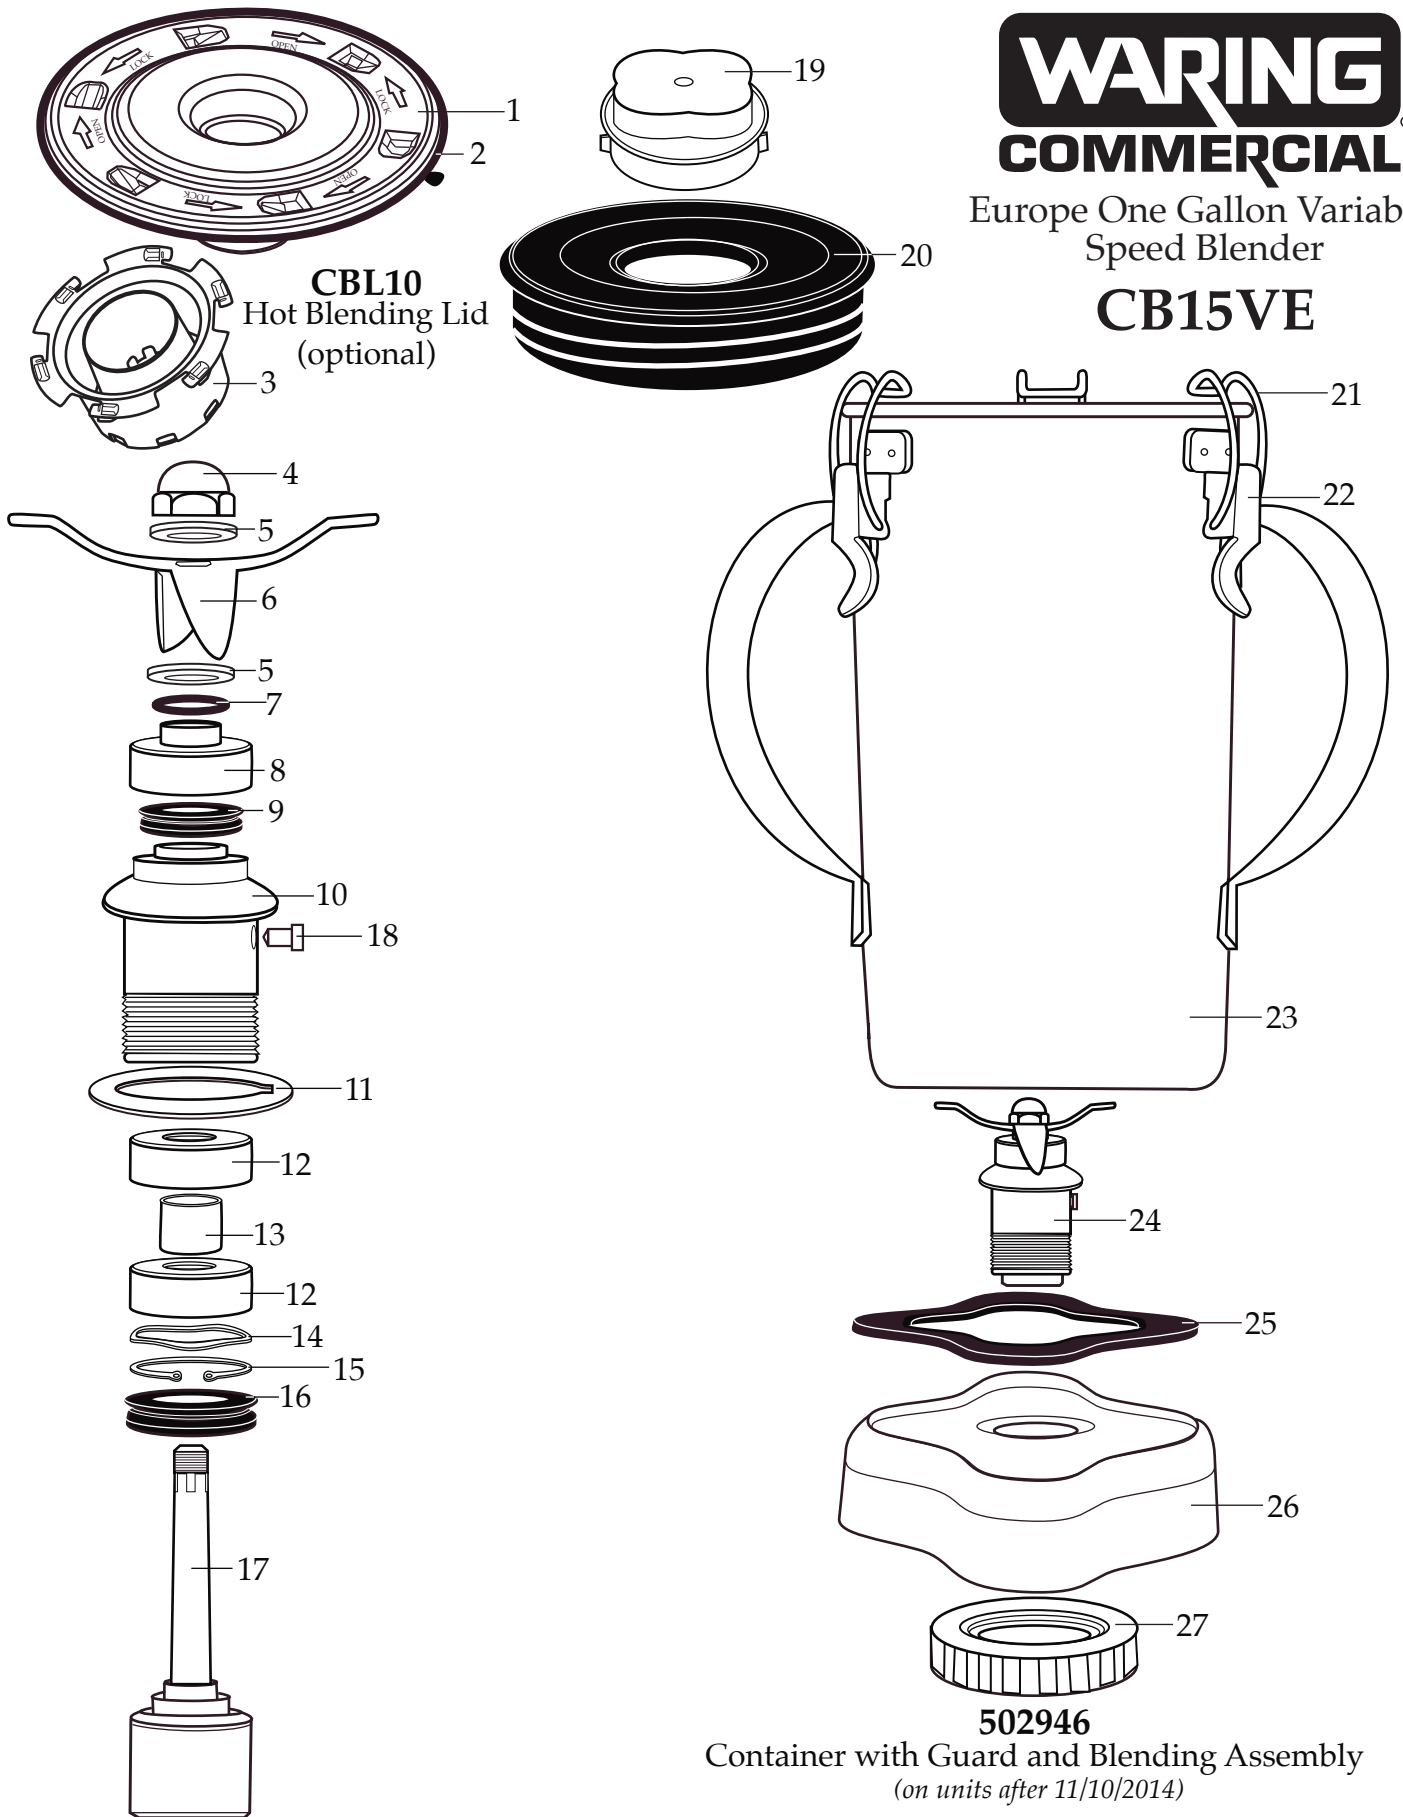

Europe One Gallon Variable Speed Blender

**CB15VE**

**502977**  
Blending Assembly

**502946**  
Container with Guard and Blending Assembly  
*(on units after 11/10/2014)*

**502235**  
Container with Blending Assembly

# WARING COMMERCIAL

Base Unit Components  
**CB15VE**

← Date Code Location  
YY|MM|DD  
year|year|month|month|day|day

<b>Illustration#</b>	<b>Part#</b>	<b>Description</b>
1	024000	Hot Blending Outer Lid
2	026496	Plastic Outer Lid Gasket
3	023998	Hot Blending Lid Baffle Cup
4	002972	Cap Nut
5	027581	Flat Stainless Steel Washer (2 required)
6	027683	Blade
7	018389	"O" Ring
8	027582	Bearing Cap
9	018390	Small "V" Ring
10	023934	Bearing Holder
11	004946	Washer
12	018386	Bearing (2 required)
13	023926	Spacer
14	023907	Spring Washer
15	023927	Retaining Ring
16	023906	Large "V" Ring
17	023933	Drive Shaft
18	025817	Key
19	028530	Cover Insert
20	028226	Outer Lid
21	008791	Latch Wire (3 required)
22	502773	Bracket Assembly (spot welded to container 3 required)
23	027234 023909	Container with Guard ( <i>on units after 11/10/2014</i> ) Double Handle Container
24	502977	Blending Assembly (complete)
25	004949	Container Base Gasket
26	025571	Container Support (container base)
27	012008	Lock Nut
28	503328	Coupling
29	025871	Jar Pad