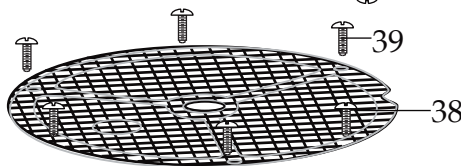

Europe One Gallon Variable Speed Blender

**CB15VE**

**502977**  
Blending Assembly

**502946**  
Container with Guard and Blending Assembly  
*(on units after 11/10/2014)*

**502235**  
Container with Blending Assembly

# WARING COMMERCIAL

Base Unit Components  
**CB15VE**

← Date Code Location  
YY|MM|DD  
year|year|month|month|day|day

<b>Illustration#</b>	<b>Part#</b>	<b>Description</b>
1	024000	Hot Blending Outer Lid
2	026496	Plastic Outer Lid Gasket
3	023998	Hot Blending Lid Baffle Cup
4	002972	Cap Nut
5	027581	Flat Stainless Steel Washer (2 required)
6	027683	Blade
7	018389	"O" Ring
8	027582	Bearing Cap
9	018390	Small "V" Ring
10	023934	Bearing Holder
11	004946	Washer
12	018386	Bearing (2 required)
13	023926	Spacer
14	023907	Spring Washer
15	023927	Retaining Ring
16	023906	Large "V" Ring
17	023933	Drive Shaft
18	025817	Key
19	028530	Cover Insert
20	028226	Outer Lid
21	008791	Latch Wire (3 required)
22	502773	Bracket Assembly (spot welded to container 3 required)
23	027234 023909	Container with Guard ( <i>on units after 11/10/2014</i> ) Double Handle Container
24	502977	Blending Assembly (complete)
25	004949	Container Base Gasket
26	025571	Container Support (container base)
27	012008	Lock Nut
28	503328	Coupling
29	025871	Jar Pad