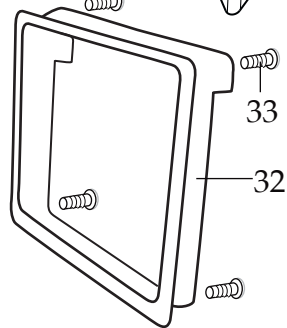

Europe One Gallon Variable Speed Blender

**CB15VE**

**502977**  
Blending Assembly

**502946**  
Container with Guard and Blending Assembly  
*(on units after 11/10/2014)*

**502235**  
Container with Blending Assembly

# WARING COMMERCIAL

Base Unit Components  
**CB15VE**

← Date Code Location  
YY|MM|DD  
year|year|month|month|day|day

<b>Illustration#</b>	<b>Part#</b>	<b>Description</b>
1	024000	Hot Blending Outer Lid
2	026496	Plastic Outer Lid Gasket
3	023998	Hot Blending Lid Baffle Cup
4	002972	Cap Nut
5	027581	Flat Stainless Steel Washer (2 required)
6	027683	Blade
7	018389	"O" Ring
8	027582	Bearing Cap
9	018390	Small "V" Ring
10	023934	Bearing Holder
11	004946	Washer
12	018386	Bearing (2 required)
13	023926	Spacer
14	023907	Spring Washer
15	023927	Retaining Ring
16	023906	Large "V" Ring
17	023933	Drive Shaft
18	025817	Key
19	028530	Cover Insert
20	028226	Outer Lid
21	008791	Latch Wire (3 required)
22	502773	Bracket Assembly (spot welded to container 3 required)
23	027234 023909	Container with Guard ( <i>on units after 11/10/2014</i> ) Double Handle Container
24	502977	Blending Assembly (complete)
25	004949	Container Base Gasket
26	025571	Container Support (container base)
27	012008	Lock Nut
28	503328	Coupling
29	025871	Jar Pad

Illustration#	Part#	Description
57	030187	Hall Effect Sensor <i>(comes with 503388 and 029876 after 12/16/2015)</i>
58	030405	Screw <i>(2 required comes with 503388 and 029876 after 12/16/2015)</i>