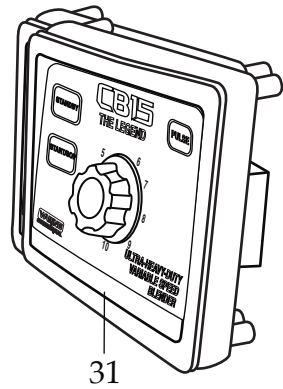

Europe One Gallon Variable Speed Blender

**CB15VE**

**502977**  
Blending Assembly

**502946**  
Container with Guard and Blending Assembly  
*(on units after 11/10/2014)*

**502235**  
Container with Blending Assembly

# WARING COMMERCIAL

Base Unit Components  
**CB15VE**

← Date Code Location  
YY|MM|DD  
year|year|month|month|day|day

<b>Illustration#</b>	<b>Part#</b>	<b>Description</b>
1	024000	Hot Blending Outer Lid
2	026496	Plastic Outer Lid Gasket
3	023998	Hot Blending Lid Baffle Cup
4	002972	Cap Nut
5	027581	Flat Stainless Steel Washer (2 required)
6	027683	Blade
7	018389	"O" Ring
8	027582	Bearing Cap
9	018390	Small "V" Ring
10	023934	Bearing Holder
11	004946	Washer
12	018386	Bearing (2 required)
13	023926	Spacer
14	023907	Spring Washer
15	023927	Retaining Ring
16	023906	Large "V" Ring
17	023933	Drive Shaft
18	025817	Key
19	028530	Cover Insert
20	028226	Outer Lid
21	008791	Latch Wire (3 required)
22	502773	Bracket Assembly (spot welded to container 3 required)
23	027234 023909	Container with Guard ( <i>on units after 11/10/2014</i> ) Double Handle Container
24	502977	Blending Assembly (complete)
25	004949	Container Base Gasket
26	025571	Container Support (container base)
27	012008	Lock Nut
28	503328	Coupling
29	025871	Jar Pad