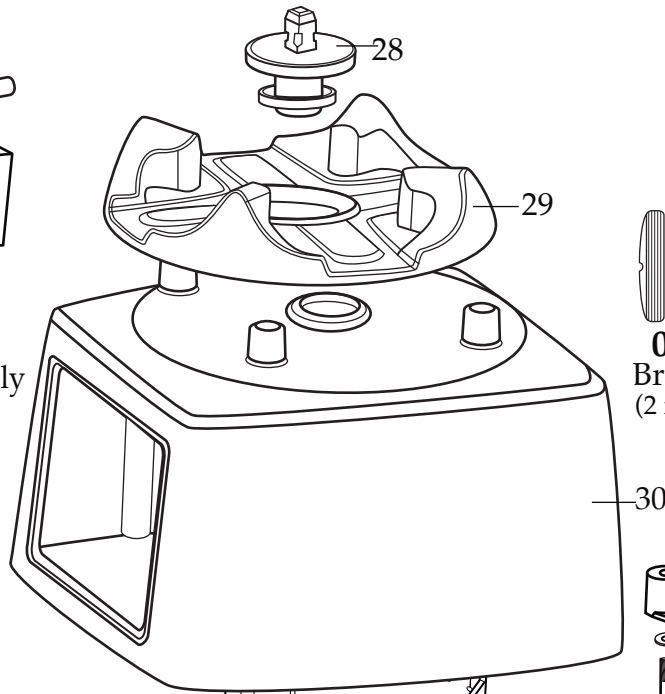

Europe One Gallon Variable Speed Blender

**CB15VE**

**502977**  
Blending Assembly

**502946**  
Container with Guard and Blending Assembly  
*(on units after 11/10/2014)*

**502235**  
Container with Blending Assembly

# WARING COMMERCIAL

Base Unit Components  
**CB15VE**

← Date Code Location  
YY|MM|DD  
year|year|month|month|day|day

<b>Illustration#</b>	<b>Part#</b>	<b>Description</b>
1	024000	Hot Blending Outer Lid
2	026496	Plastic Outer Lid Gasket
3	023998	Hot Blending Lid Baffle Cup
4	002972	Cap Nut
5	027581	Flat Stainless Steel Washer (2 required)
6	027683	Blade
7	018389	"O" Ring
8	027582	Bearing Cap
9	018390	Small "V" Ring
10	023934	Bearing Holder
11	004946	Washer
12	018386	Bearing (2 required)
13	023926	Spacer
14	023907	Spring Washer
15	023927	Retaining Ring
16	023906	Large "V" Ring
17	023933	Drive Shaft
18	025817	Key
19	028530	Cover Insert
20	028226	Outer Lid
21	008791	Latch Wire (3 required)
22	502773	Bracket Assembly (spot welded to container 3 required)
23	027234 023909	Container with Guard ( <i>on units after 11/10/2014</i> ) Double Handle Container
24	502977	Blending Assembly (complete)
25	004949	Container Base Gasket
26	025571	Container Support (container base)
27	012008	Lock Nut
28	503328	Coupling
29	025871	Jar Pad

Illustration#	Part#	Description
57	030187	Hall Effect Sensor <i>(comes with 503388 and 029876 after 12/16/2015)</i>
58	030405	Screw <i>(2 required comes with 503388 and 029876 after 12/16/2015)</i>