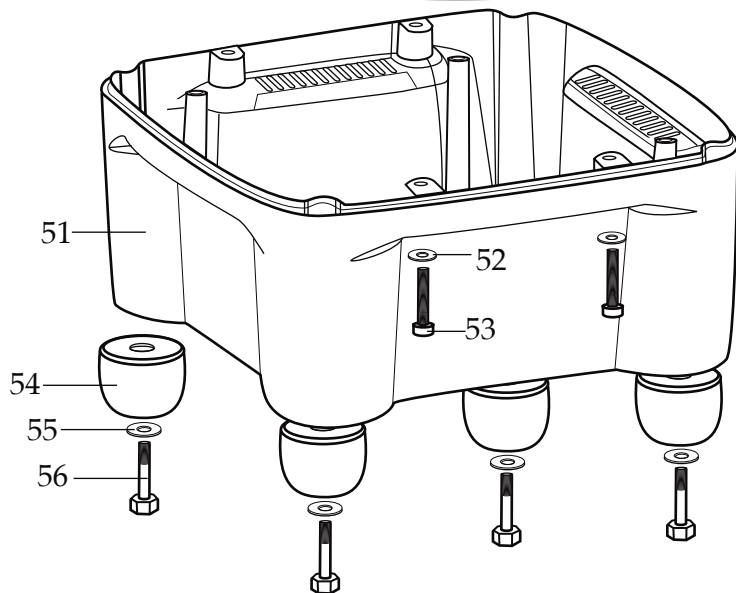

Europe One Gallon Variable Speed Blender

**CB15VE**

**502977**  
Blending Assembly

**502946**  
Container with Guard and Blending Assembly  
*(on units after 11/10/2014)*

**502235**  
Container with Blending Assembly

# WARING COMMERCIAL

Base Unit Components  
**CB15VE**

← Date Code Location  
YY|MM|DD  
year|year|month|month|day|day

<b>Illustration#</b>	<b>Part#</b>	<b>Description</b>
1	024000	Hot Blending Outer Lid
2	026496	Plastic Outer Lid Gasket
3	023998	Hot Blending Lid Baffle Cup
4	002972	Cap Nut
5	027581	Flat Stainless Steel Washer (2 required)
6	027683	Blade
7	018389	"O" Ring
8	027582	Bearing Cap
9	018390	Small "V" Ring
10	023934	Bearing Holder
11	004946	Washer
12	018386	Bearing (2 required)
13	023926	Spacer
14	023907	Spring Washer
15	023927	Retaining Ring
16	023906	Large "V" Ring
17	023933	Drive Shaft
18	025817	Key
19	028530	Cover Insert
20	028226	Outer Lid
21	008791	Latch Wire (3 required)
22	502773	Bracket Assembly (spot welded to container 3 required)
23	027234 023909	Container with Guard ( <i>on units after 11/10/2014</i> ) Double Handle Container
24	502977	Blending Assembly (complete)
25	004949	Container Base Gasket
26	025571	Container Support (container base)
27	012008	Lock Nut
28	503328	Coupling
29	025871	Jar Pad