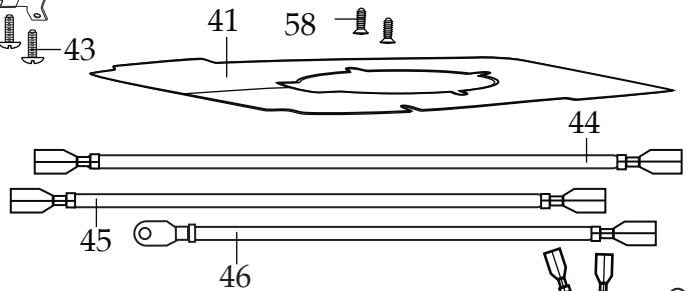

Europe One Gallon Variable Speed Blender

**CB15VE**

**502977**  
Blending Assembly

**502946**  
Container with Guard and Blending Assembly  
*(on units after 11/10/2014)*

**502235**  
Container with Blending Assembly

# WARING COMMERCIAL

Base Unit Components  
**CB15VE**

← Date Code Location  
YY|MM|DD  
year|year|month|month|day|day

<b>Illustration#</b>	<b>Part#</b>	<b>Description</b>
1	024000	Hot Blending Outer Lid
2	026496	Plastic Outer Lid Gasket
3	023998	Hot Blending Lid Baffle Cup
4	002972	Cap Nut
5	027581	Flat Stainless Steel Washer (2 required)
6	027683	Blade
7	018389	"O" Ring
8	027582	Bearing Cap
9	018390	Small "V" Ring
10	023934	Bearing Holder
11	004946	Washer
12	018386	Bearing (2 required)
13	023926	Spacer
14	023907	Spring Washer
15	023927	Retaining Ring
16	023906	Large "V" Ring
17	023933	Drive Shaft
18	025817	Key
19	028530	Cover Insert
20	028226	Outer Lid
21	008791	Latch Wire (3 required)
22	502773	Bracket Assembly (spot welded to container 3 required)
23	027234 023909	Container with Guard ( <i>on units after 11/10/2014</i> ) Double Handle Container
24	502977	Blending Assembly (complete)
25	004949	Container Base Gasket
26	025571	Container Support (container base)
27	012008	Lock Nut
28	503328	Coupling
29	025871	Jar Pad