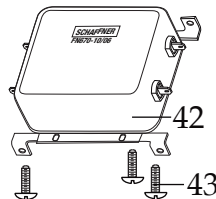

Europe One Gallon Variable Speed Blender

**CB15VE**

**502977**  
Blending Assembly

**502946**  
Container with Guard and Blending Assembly  
*(on units after 11/10/2014)*

**502235**  
Container with Blending Assembly

# WARING COMMERCIAL

Base Unit Components  
**CB15VE**

← Date Code Location  
YY|MM|DD  
year|year|month|month|day|day

<b>Illustration#</b>	<b>Part#</b>	<b>Description</b>
1	024000	Hot Blending Outer Lid
2	026496	Plastic Outer Lid Gasket
3	023998	Hot Blending Lid Baffle Cup
4	002972	Cap Nut
5	027581	Flat Stainless Steel Washer (2 required)
6	027683	Blade
7	018389	"O" Ring
8	027582	Bearing Cap
9	018390	Small "V" Ring
10	023934	Bearing Holder
11	004946	Washer
12	018386	Bearing (2 required)
13	023926	Spacer
14	023907	Spring Washer
15	023927	Retaining Ring
16	023906	Large "V" Ring
17	023933	Drive Shaft
18	025817	Key
19	028530	Cover Insert
20	028226	Outer Lid
21	008791	Latch Wire (3 required)
22	502773	Bracket Assembly (spot welded to container 3 required)
23	027234 023909	Container with Guard ( <i>on units after 11/10/2014</i> ) Double Handle Container
24	502977	Blending Assembly (complete)
25	004949	Container Base Gasket
26	025571	Container Support (container base)
27	012008	Lock Nut
28	503328	Coupling
29	025871	Jar Pad